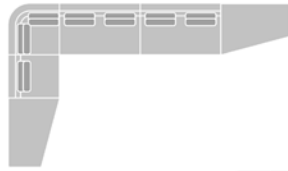

Modular system allows endless configurations using standard components, with three angles or corner unit allowing 'open' or 'enclosed' seating arrangements.

For a more relaxed look and feel fibre scatter cushions can be supplied as an alternative finish.

Circe

Single Seat

CIR-01
H820 x W750 x
D900 x SH460mm

Two Seat

CIR-02
H820 x W1350 x
D900 x SH460mm

Ottoman Right

CIR-OT-R
H460 x W900
x D1200mm

Ottoman Left

CIR-OT-L
H460 x W900
x D1200mm

Love Seat

CIR-LS
H820 x W1800 x
D900 x SH460mm

Privacy panels in two height options can be added to any straight or corner unit.

Low Panels

+LB
H1070mm

High Panels

+HB
H1270mm