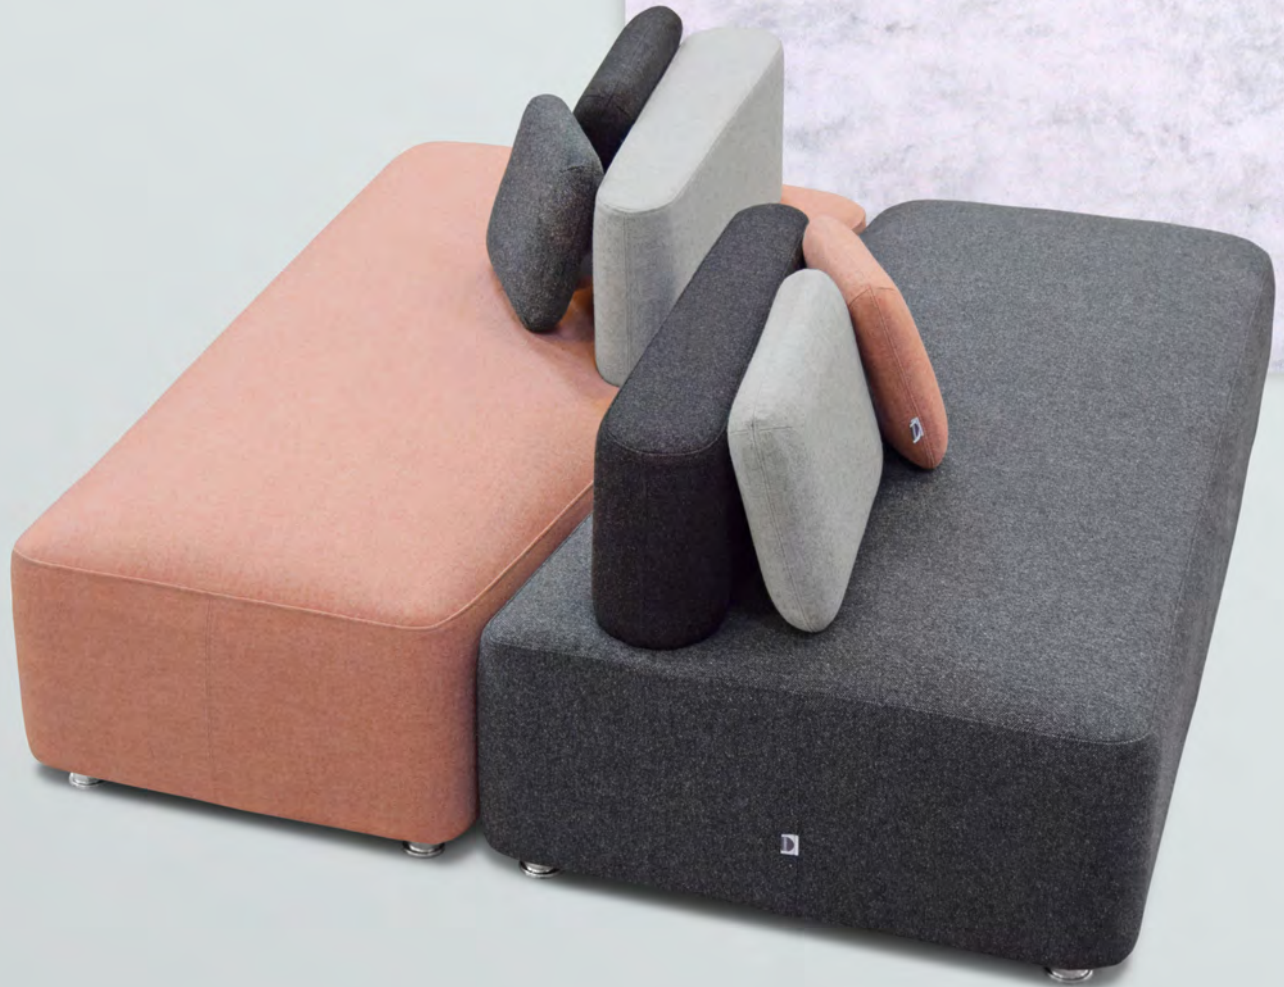

Lithos Lounge

Lithos Lounge

Lithos Lounge 01
Right: LITHO-01-R
Left: LITHO-01-L
H410 x W755 x D835mm

Lithos Lounge 02
Right: LITHO-02-R
Left: LITHO-02-L
H410 x W755 x D860mm

Lithos Lounge 03
Right: LITHO-03-R
Left: LITHO-03-L
H410 x W1500 x D830mm

Units with backs include 2no. 'Lithos' scatter cushions.

Lithos Lounge 02 with Back
Right: LITHO-02-B-R
Left: LITHO-02-B-L
H660 x W755 x D860 x SH410mm

Lithos Lounge 03 with Back
Right: LITHO-03-B-R
Left: LITHO-03-B-L
H660 x W1500 x D830 x SH410mm

Hardwood and plywood frames.CME foam with additional polyester padding.

Coordinating tables available.

Leg Finishes:

Any RAL colour available on request.