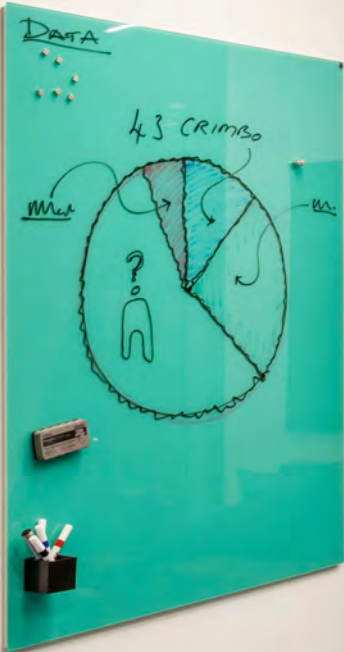

sixteen3 Gilbert

Designed by John Coleman.

Option of button detail to the backs of the chairs or centre of the stool.

Hardwood and plywood frames with CME foam padding.

Matching coffee table available.

# Gilbert

Matching coffee table available.

**Single Seat  
Low Back**  
GIL-01a  
H780 x W620 x  
D630 x SH430mm

**Bench  
Low Back**  
GIL-02a  
H780 x W1070 x  
D630 x SH430mm

**Armchair  
Low Back**  
GIL-01b  
H780 x W730 x  
D630 x SH430mm

**Bench w. Arms  
Low Back**  
GIL-02b  
H780 x W1180 x  
D630 x SH430mm

**Armchair  
High Back**  
GIL-03a  
H1110 x W730 x  
D630 x SH430mm

**Bench w. Arms  
High Back**  
GIL-03b  
H1110 x W1180 x  
D630 x SH430mm

**Armchair  
Wing Back**  
GIL-04a  
H1110 x W730 x  
D630 x SH430mm

**Bench w. Arms  
Wing Back**  
GIL-04b  
H1110 x W1180 x  
D630 x SH430mm

**Stool**  
GIL-05  
Ø650 x H400mm