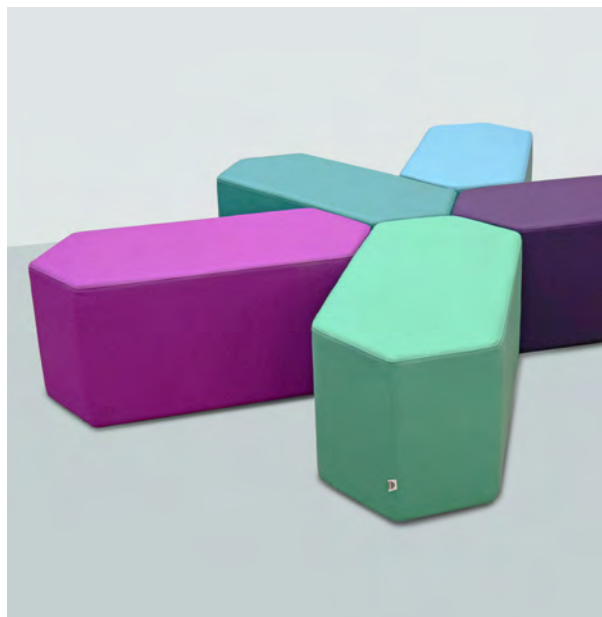

sixteen3 Hex

Single Low
HEX-01L
H380 x W530
x D460mm

Single Mid
HEX-01M
H480 x W530
x D460mm

Single High
HEX-01H
H580 x W530
x D460mm

Single Low Pedestal
HEX-01LP
H380 x W530
x D460mm

Single Mid Pedestal
HEX-01MP
H480 x W530
x D460mm

Double Low
HEX-02L
H380 x W1030
x D460mm

Double Mid
HEX-02M
H480 x W1030
x D460mm

Double Low Pedestal
HEX-02LP
H380 x W1030
x D460mm

Single Low Table
HEX-01LT
H355 x W530
x D460mm

Single Mid Table
HEX-01MT
H455 x W530
x D460mm

Double Mid Table
HEX-02MT
H455 x W1030
x D460mm

Hardwood and plywood frames with CME foam padding.

Black glides.

Pedestal base in high gloss silver, black or white.

Upholstered elements can also be specified with tabletop option.